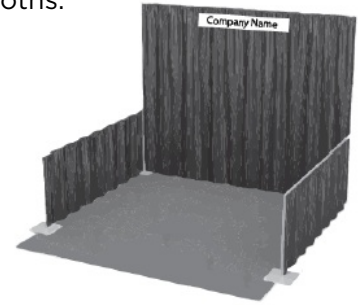

SEMIEXPO HEARTLAND Exhibit Package Options

Raw Booth

Available only to booth 400sf and larger and is the rental of floor space only. It does not include any utilities, services, walls, carpet or furnishings.

Standard Booth

Booth Packages are available in 10' x 10' inline configurations, not to exceed 3 booths. Each 10 feet of space is equipped with the following package:

10' x 10' Booth Package

- 8'H Black Back Drape
- 3'H Black Side Drape(s)
- 10'x10' Black Carpet
- 500 Watt Electrical Outlet
- 11"x17" Logo Sign

Package Booth

Booth Packages are available in 10' x 10' inline configurations, not to exceed 3 booths.

Each 10 feet of space is equipped with the following package:

10' x 10' Booth Package

- 8'H Black Back Drape
- 3'H Black Side Drape(s)
- 10'x10' Standard Black Carpet
- 500 Watt Electrical Outlet
- Two Stools
- (1) 42" h Round Pedestal Table
- Wastebasket
- 11"x17" Company Identification Sign