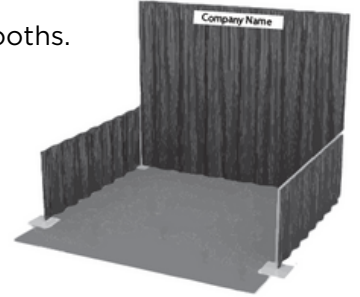

SEMIEXPO HEARTLAND Exhibit Package Options

Raw Booth

Available only to booth 400sf and larger and is the rental of floor space only. It does not include any utilities, services, walls, carpet or furnishings.

Standard Booth

Booth Packages are available in 10' x 10' inline configurations, not to exceed 3 booths. Each 10 feet of space is equipped with the following package:

10' x 10' Booth Package

- 8'H Black Back Drape
- 3'H Black Side Drape(s)
- 500 Watt Electrical Outlet
- Company Identification Sign

Package Booth

Booth Packages are available in 10' x 10' inline configurations, not to exceed 3 booths.

Each 10 feet of space is equipped with the following package:

10' x 10' Booth Package

- 8'H Black Back Drape
- 3'H Black Side Drape(s)
- 500 Watt Electrical Outlet
- Two Stools
- (1) 40"H x 30" Round Pedestal Table
- Wastebasket
- Company Identification Sign